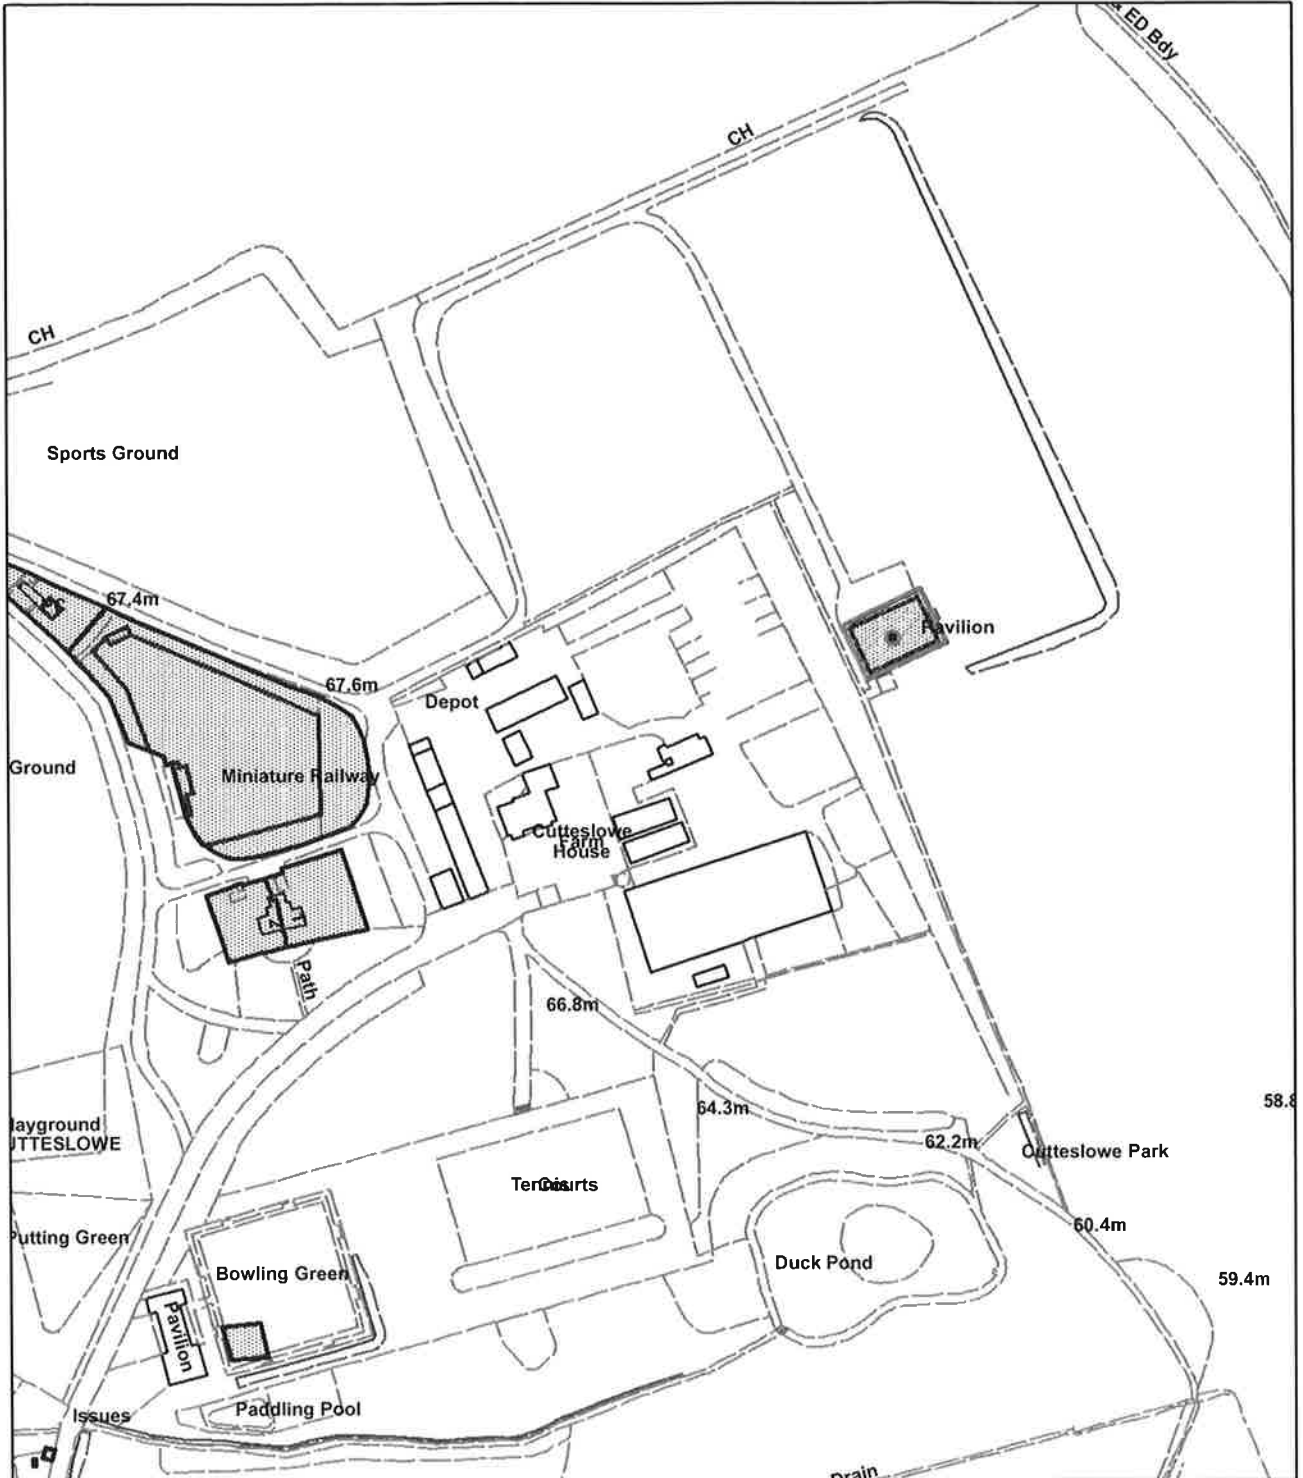

15/00853/CT3

Cotteslowe Park, Harbord Road

© Crown Copyright and database right 2015.
Ordnance Survey 100019348.

Oxford City Council

Planning

Scale: 1:2,231 (printed to A4)

This page is intentionally left blank